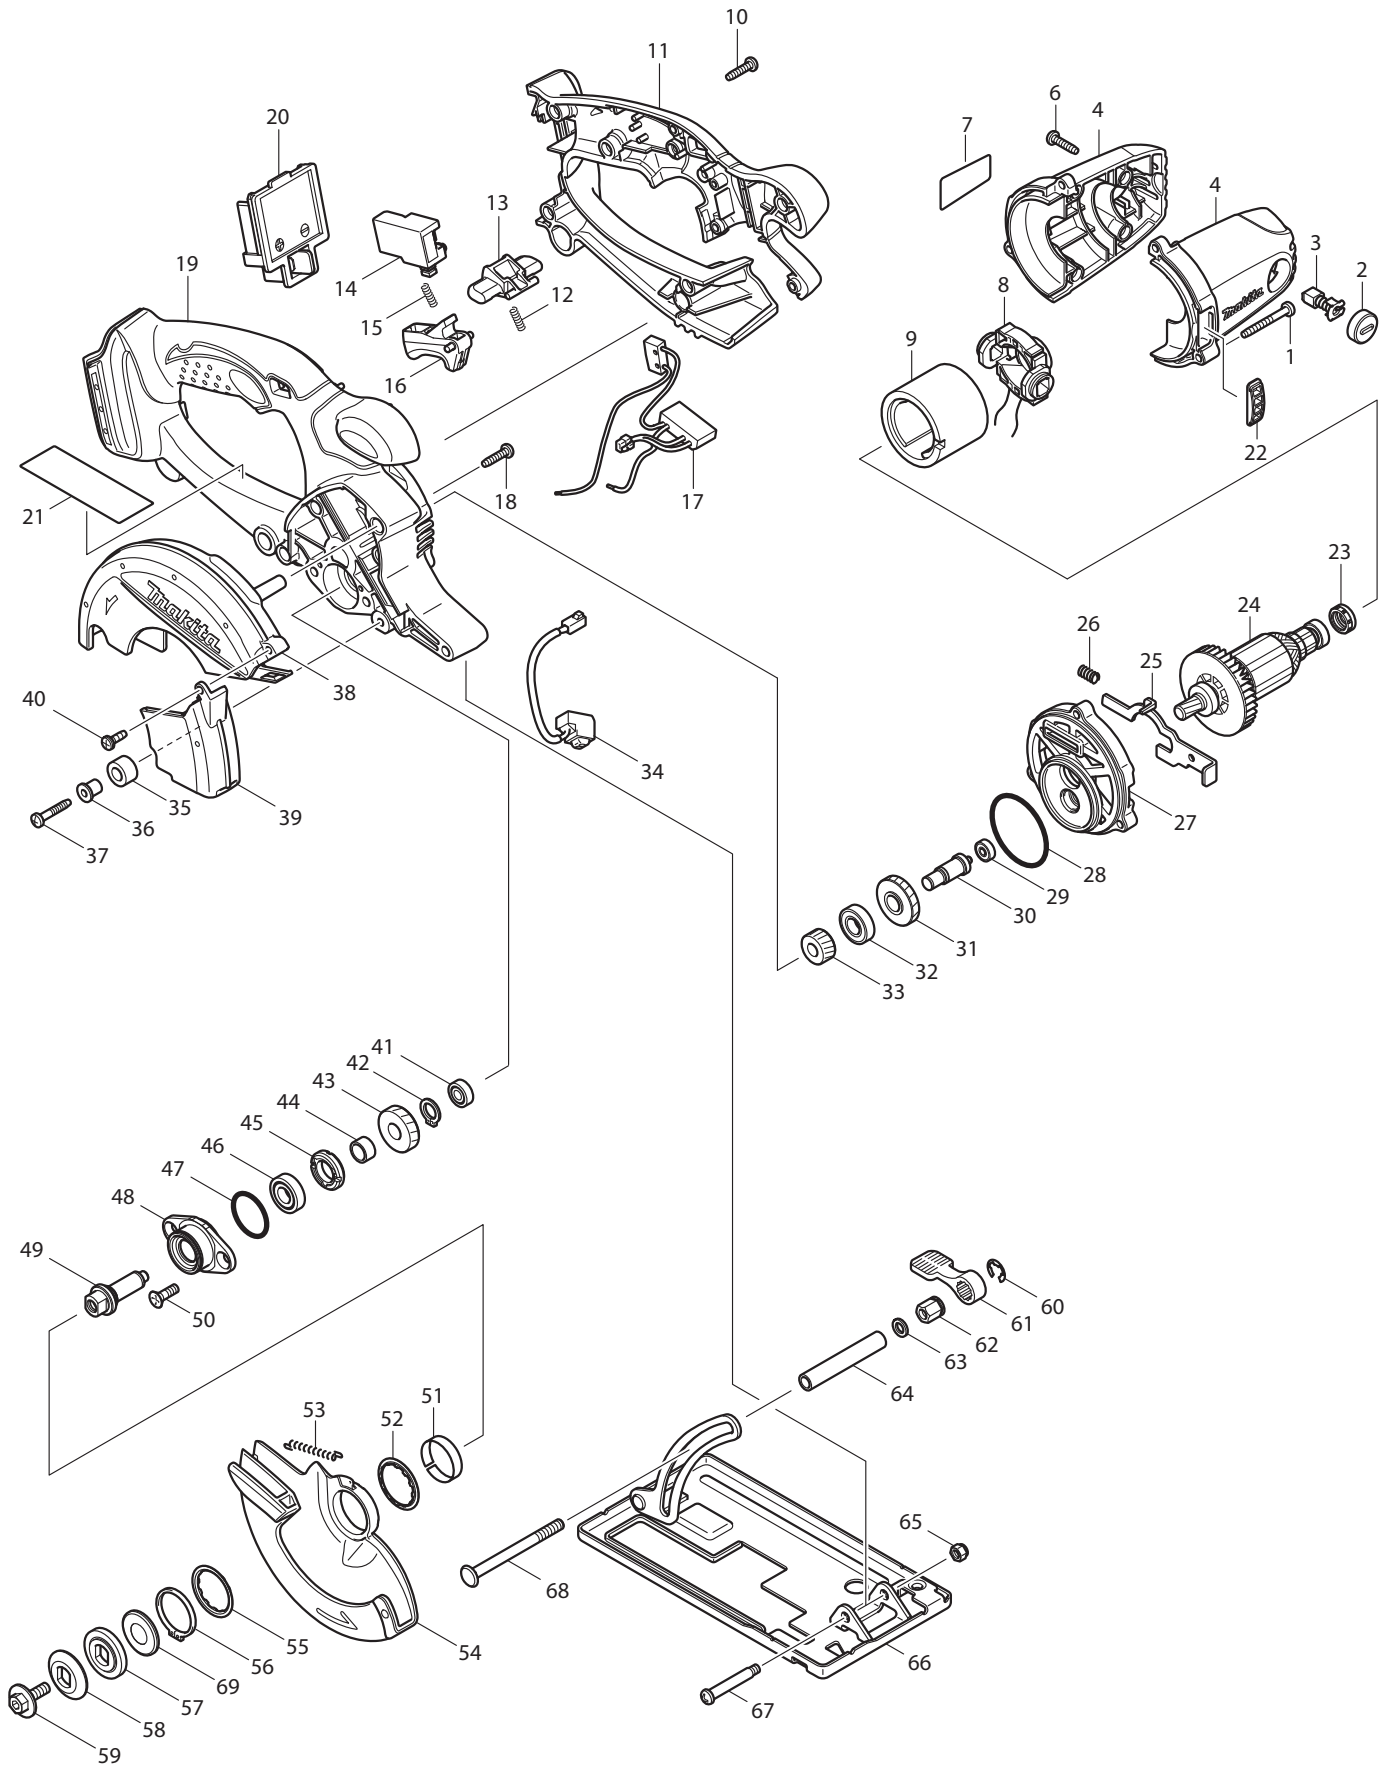

04 - 2014
DCS550F, DCS550RFE, DCS550Z
18V 5 - 3/8" METAL CUTTING SAW

Item No	Type	Ref	Part No	Description	Qty	Unit
1			266053-1	TAPPING SCREW 4X35	3	PC.
2			643807-7	BRUSH HOLDER CAP	2	PC.
3			195018-5	CARBON BRUSH CB-430 2PC/SET (W/ ORIGIN)	1	SET
4			188209-5	HOUSING SET	1	SET
6			265995-6	TAPPING SCREW 4X18	4	PC.
7			815P08-5	NAME PLATE F/DCS550	1	PC.
8			638502-2	ENDBELL COMPLETE	1	PC.
9			638420-4	YOKE UNIT	1	PC.
10			265995-6	TAPPING SCREW 4X18	8	PC.
11			453426-9	HANDLE L	1	PC.
12			231469-9	COMPRESSION SPRING 4	1	PC.
13			419664-3	LOCK OFF LEVER	1	PC.
14			651956-6	SWITCH TG72BD	1	PC.
15			231469-9	COMPRESSION SPRING 4	1	PC.
16			419665-1	SWITCH LEVER	1	PC.
17			620260-4	CONTROLLER	1	PC.
18			265995-6	TAPPING SCREW 4X18	3	PC.
19			453154-6	HANDLE R	1	PC.
20			644808-8	TERMINAL	1	PC.
21			803T48-9	CAUTION LABEL	1	PC.
22			419609-1	FAN GUARD	1	PC.
23			421977-0	RUBBER RING 13	1	PC.
24			619290-0	ARMATURE	1	PC.
25			345643-4	SHAFT LOCK	1	PC.
26			233117-6	COMPRESSION SPRING 6	1	PC.
27			419656-2	GEAR HOUSING	1	PC.
28			213560-5	O RING 44	1	PC.
29			210036-3	BALL BEARING 604ZZ	1	PC.
30			324729-7	GEAR SHAFT	1	PC.
31			227752-0	HELICAL GEAR 27	1	PC.
32			210080-0	BALL BEARING 6900ZZ	1	PC.
33			226635-1	HELICAL GEAR 15	1	PC.
34			631550-0	LED CIRCUIT	1	PC.
35			262566-0	RUBBER SLEEVE 6	1	PC.
36			262563-6	SLEEVE 4	1	PC.
37			265999-8	TAPPING SCREW 4X25	1	PC.
38			419662-7	BLADE CASE	1	PC.
39			419663-5	BLADE COVER	1	PC.
40			266020-6	TAPPING SCREW 4X12	1	PC.
41			210006-2	BALL BEARING 696ZZ	1	PC.
42			961006-2	RETAINING RING S-10	1	PC.
43			226640-8	HELICAL GEAR 23	1	PC.
44			257760-7	SLEEVE 10	1	PC.
45			285847-5	BEARING RETAINER 14-23	1	PC.
46			210069-8	BALL BEARING 6900DDW	1	PC.
47			213435-8	O RING 26	1	PC.
48			318087-1	BEARING BOX	1	PC.
49			324730-2	SPINDLE	1	PC.
50			265034-2	+ COUNTERSUNK HEAD SCREW M5X16	2	PC.
51			345470-9	THICKNESS RING	1	PC.
52			345739-1	SPACER	1	PC.
53			231792-2	TENSION SPRING 3	1	PC.
54			158116-6	SAFETY COVER COMPLETE	1	PC.
55			345739-1	SPACER	1	PC.
56			257938-2	RETAINING RING(EXT) WR-26	1	PC.
57			224408-6	INNER FLANGE 30	1	PC.
58			224404-4	OUTER FLANGE 30	1	PC.
59			266458-5	HEX.SOCKET HEX.BOLT M6X18	1	PC.
60			961014-3	STOP RING E-8	1	PC.
61			272229-0	LEVER 40	1	PC.
62			252159-1	HEX. NUT M6	1	PC.
63			941151-9	FLAT WASHER 6	1	PC.